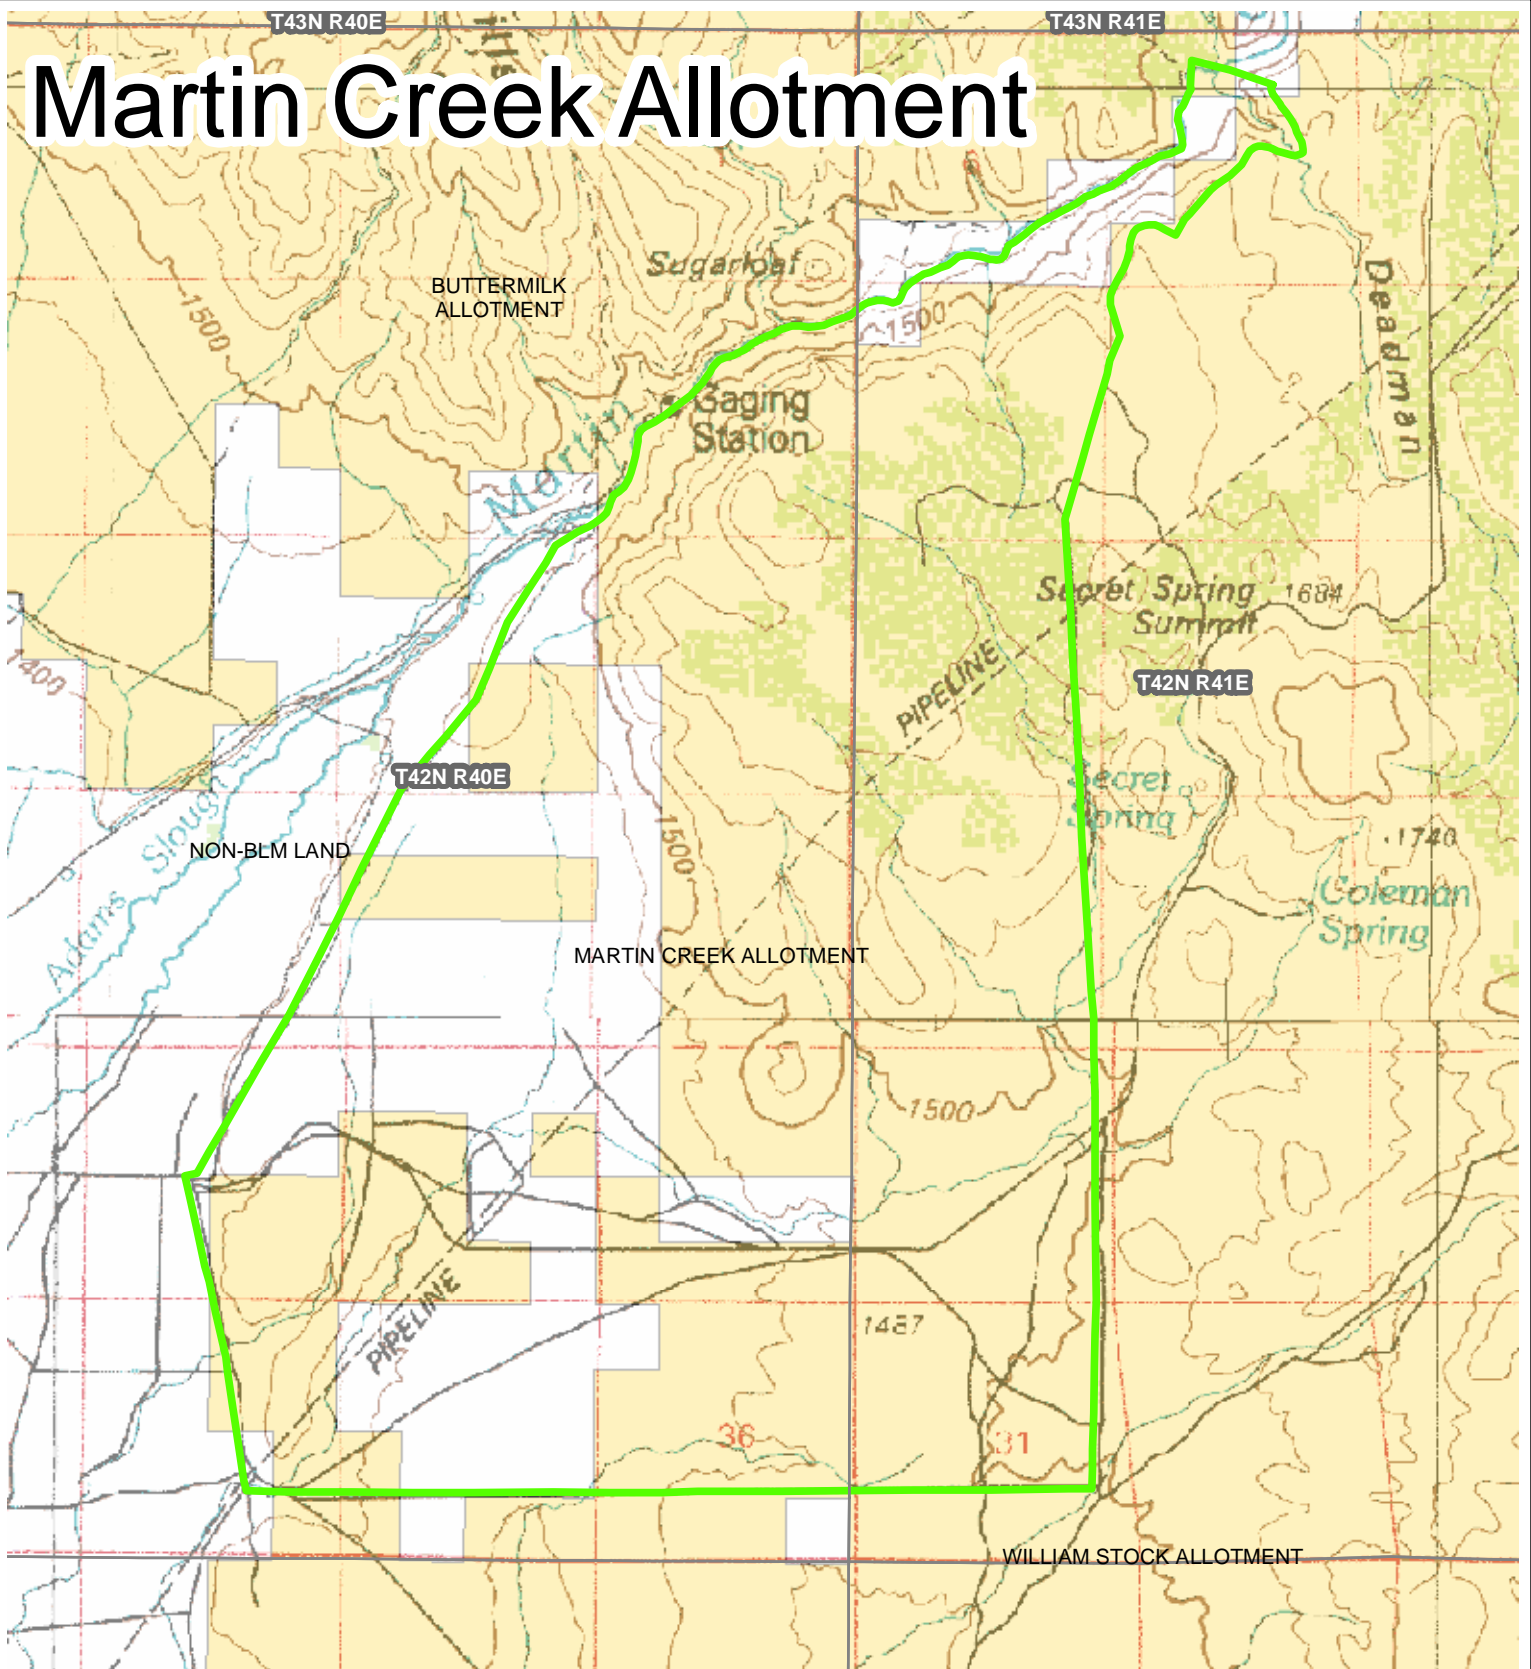

Martin Creek Allotment

Legend

NAME

 MARTIN CREEK ALLOTMENT

Land Ownership

ABBR

 Bureau of Land Management

 Private

Winnemucca District Office

Humboldt River Field Office
 5100 E. Winnemucca Blvd.
 Winnemucca, NV 89445

Map Date: 3/22/2011

No warranty is made by the Bureau of Land Management as to the accuracy, reliability, or completeness of these data for individual use or aggregate use with other data. Original data were compiled from various sources. This information may not meet National Map Accuracy Standards. This product was developed through digital means and may be updated without notification.